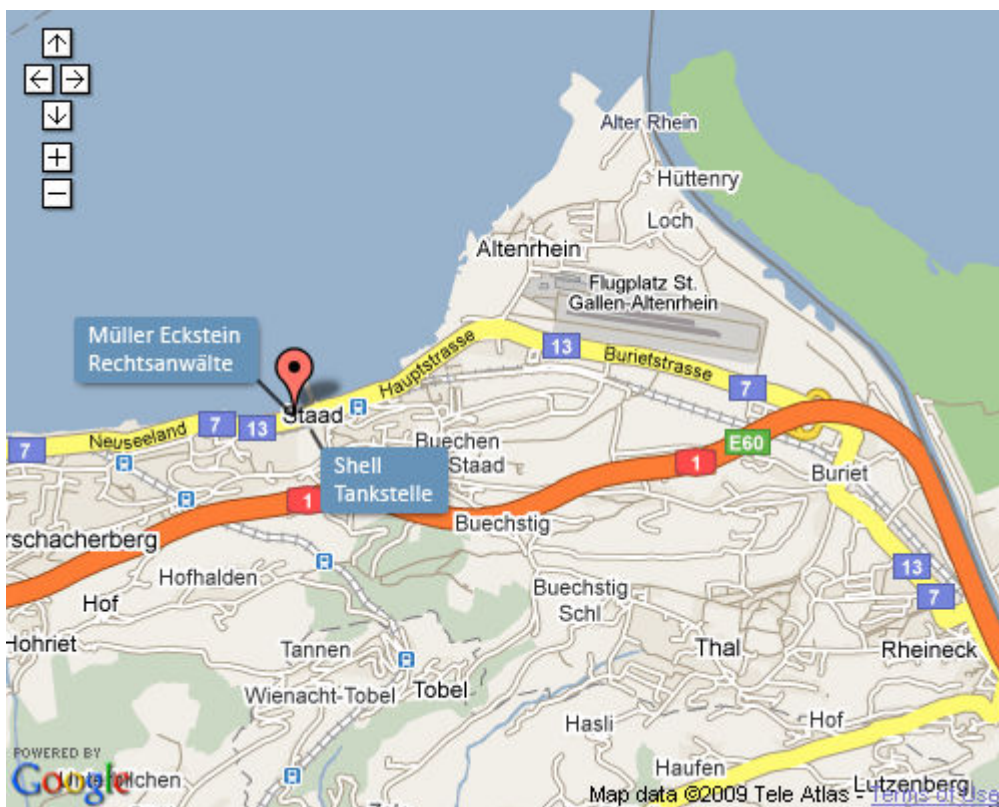

The way to Müller Eckstein Attorneys at Law Hauptstrasse 17, CH-9422 Staad/SG

The way to our office

- » When you arrive on the highway A1 from St. Gallen or St. Margrethen take the exit Rheineck/Thal/Airport. Follow the sign in the direction Rorschach/Airport.
- » On the main road towards west you pass by the airport. Proceed straight ahead and you will arrive at Staad.
- » After having followed the main road for about 1,5 km, you will see the Shell Petrol Station on the left. Right after the Petrol Station is the "Geschäftshaus Müller Eckstein Rechtsanwälte" where our office is located.
- » There are reserved parkings for you.
- » Please contact our reception on the second floor.

Map

Address

Müller Eckstein Attorneys at Law
Hauptstrasse 17
CH-9422 Staad/SG

Phone +41 71 855 77 66

Fax +41 71 855 77 37