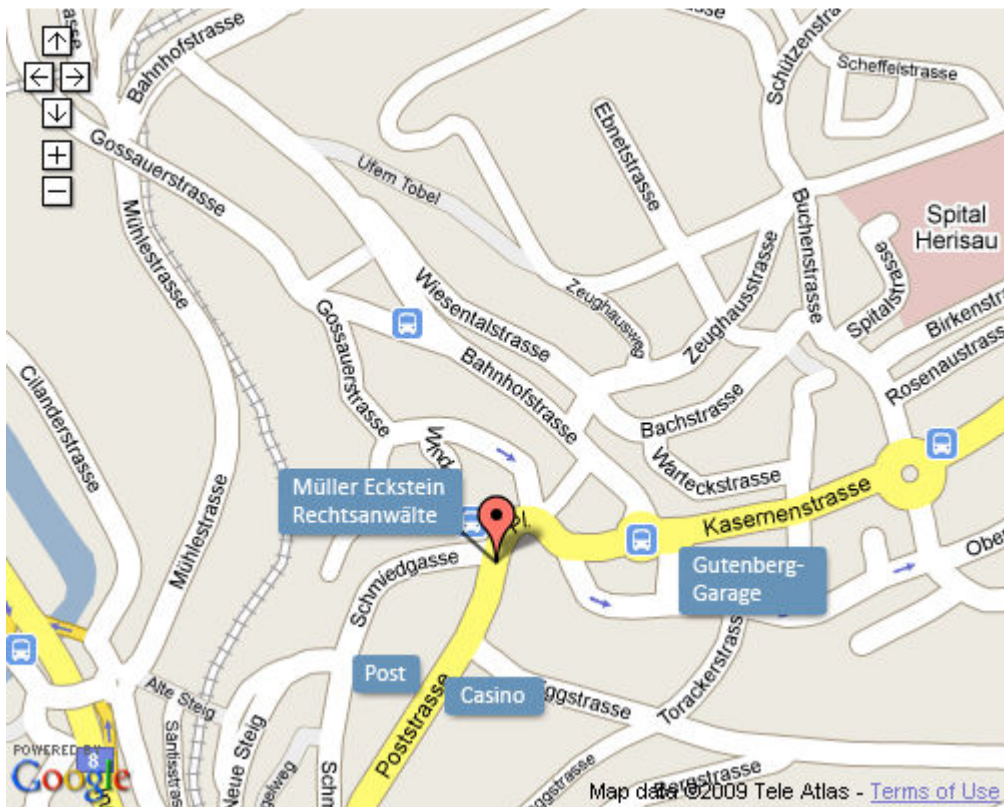

The way to Müller Eckstein Attorneys at Law Poststrasse 1, CH-9100 Herisau/AR

Coming from Zurich

- » Take the exit Gossau on the highway A1 from Zurich.
- » Proceed straight ahead on this main road towards Gossau, passing two roundabouts (St. Gallerstrasse). At the third roundabout follow the signpost Herisau (Herisauerstrasse).
- » After a light gradient you pass by the AVIA petrol station on the right . Immediately after this petrol station there is a traffic light. Keep driving straight on up to the next junction. Turn left, direction Herisau city center (alte Bahnhofstrasse, then Bahnhofstrasse) and follow this road up to the next roundabout (Obstmarkt).
- » Use the second exit, in order to arrive at the Gutenberg parking garage.
- » Our office is located near the Casino / post office.

Coming from St. Gallen

- » Take the exit Winkeln / Appenzellerland on the highway A1 from St. Margrethen and follow the signpost Herisau / Appenzellerland.
- » Follow the road straight on. After the railway crossing turn left at the next junction, direction railway station (below the railroad overpass).
- » After the light gradient following the railway station turn left direction Herisau city center. At the next junction turn left again and drive straight on up to the roundabout (Obstmarkt).
- » Use the second exit, in order to arrive at the Gutenberg parking garage.
- » Our office is located near the Casino / post office.

Further parking possibilities

At the roundabout (Obstmarkt) take the first exit direction Casino / post office. There you will find further parking possibilities.

Map

By rail

- » Take the train from St. Gallen to Herisau. Our office can be reached by foot in about 15 minutes.
- » Please contact our reception at the third floor.